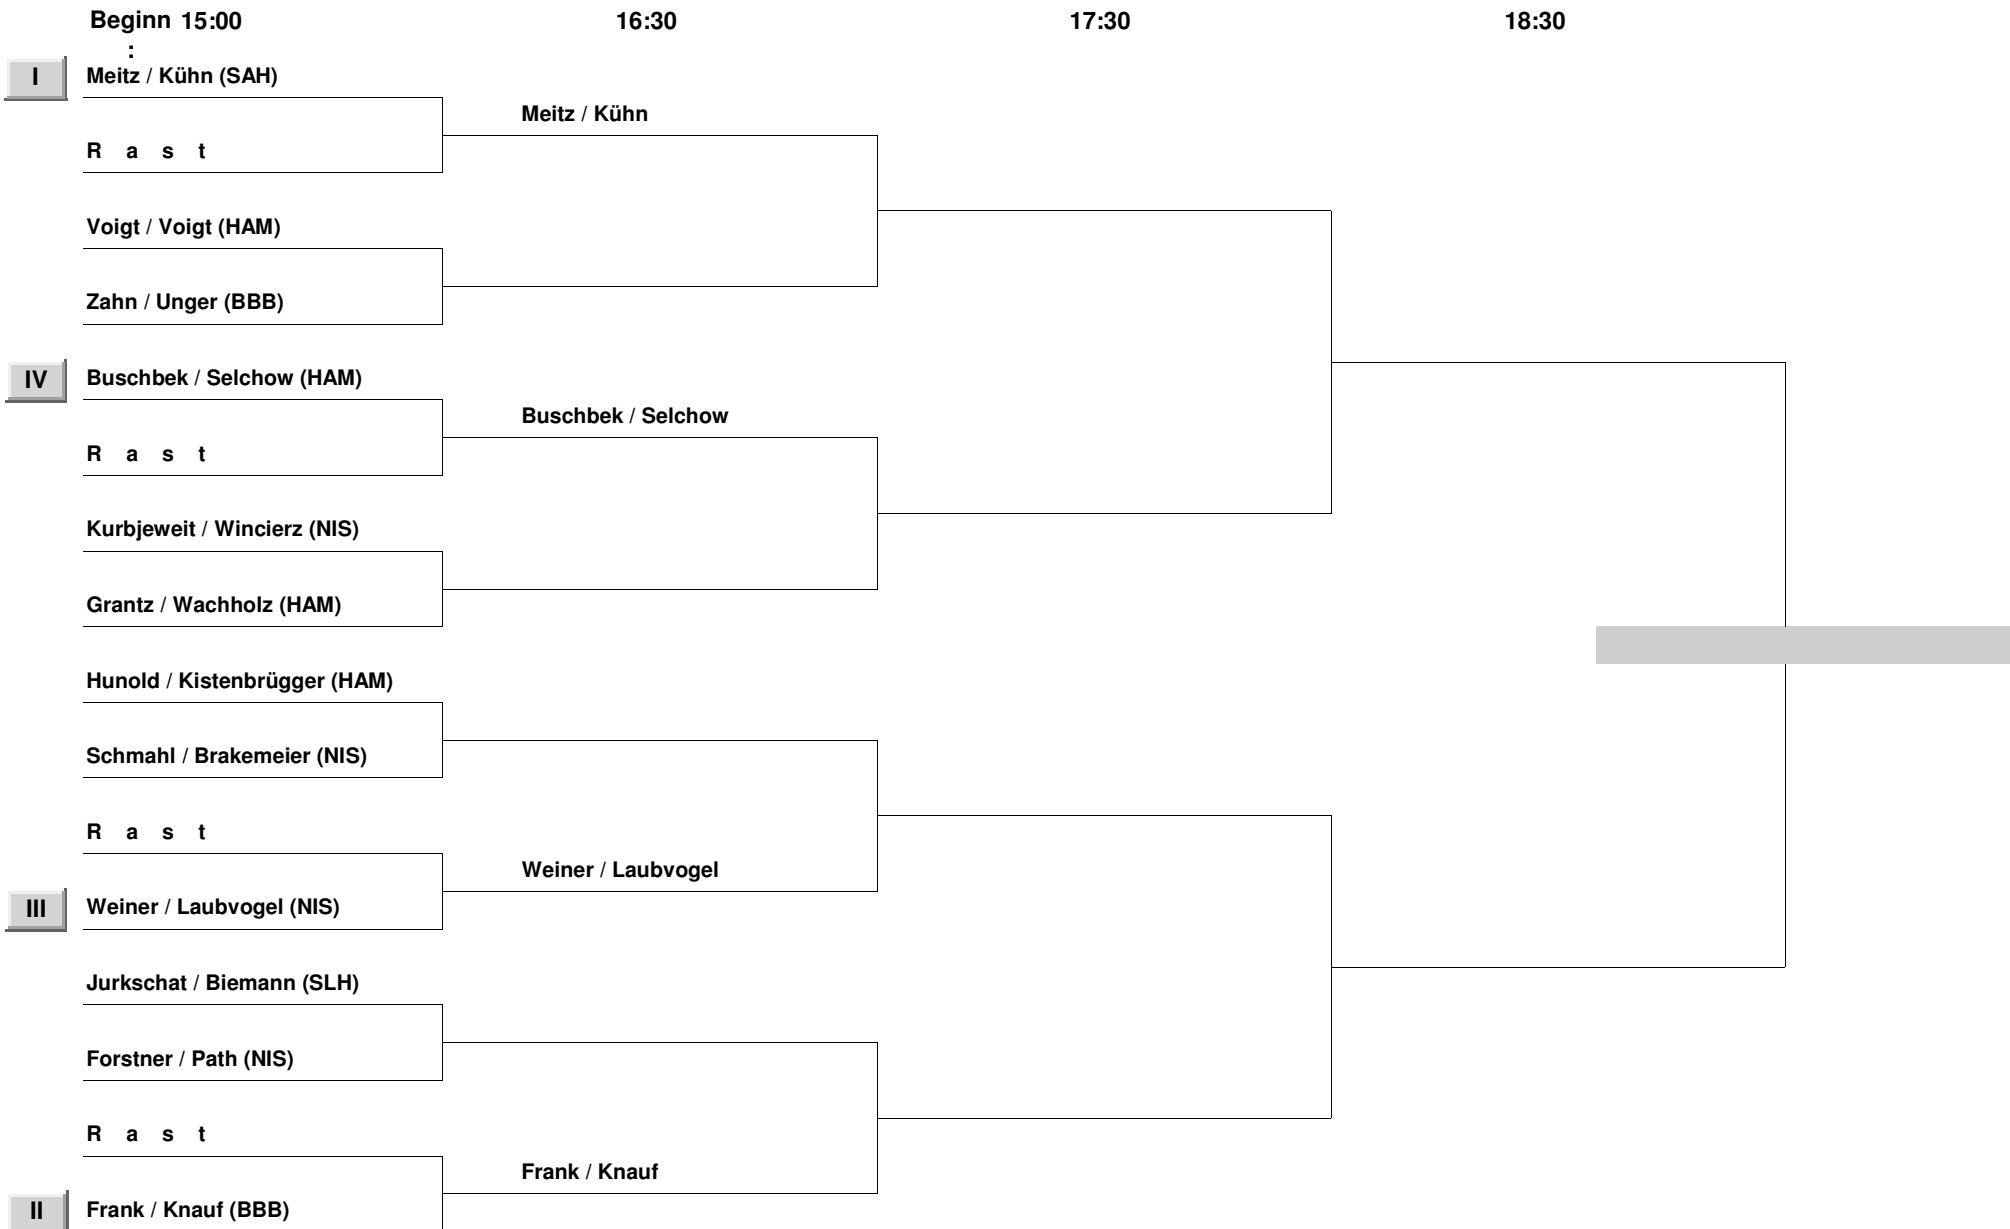

Finger / Finger (BBB)

R a s t

Wiechmann / Engelhardt

II

Wiechmann / Engelhardt (MVP/SLH)

Beginn 15:30

16:30

17:30